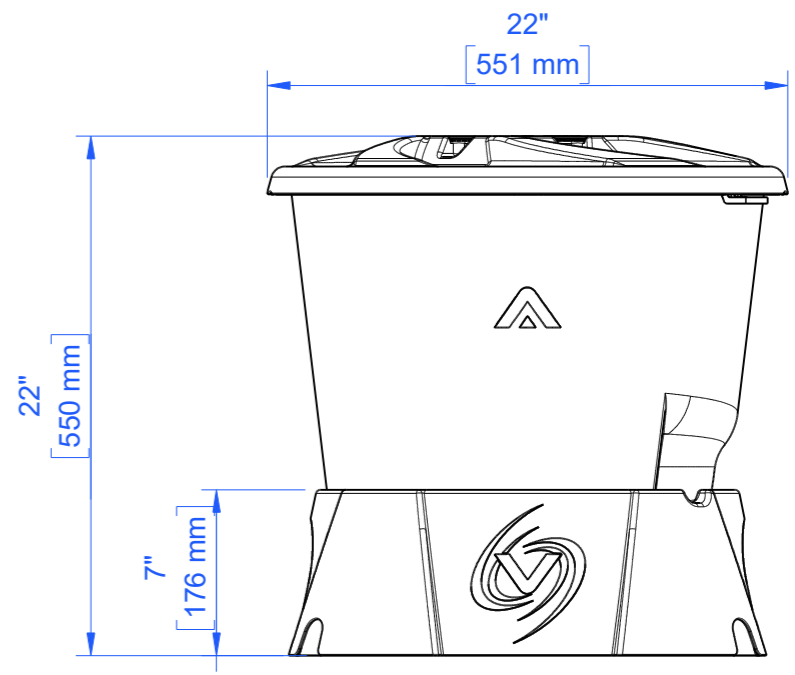

Rev	Date
A	01 / 09 / 2023

Dimensions	Minimum	Maximum @ 40" / 1m Plant Centers*
A	84" (2140mm)	117" (2980mm)
B	4" (100mm)	4" (100mm)
C	88" (2240mm)	121" (2890mm)
D	37" (940mm)	64" (1620mm)
E	15" (380mm)	15" (380mm)
F	23" (580mm)	40" (1000mm)

**\* Note:**  
Plant centers greater than 40" / 1m are possible with custom order lengths of 5" tubing, please contact sales@alienhydro.com for more details.

	Project: V-SYSTEM	Scale 1 : 12
	Title: 1 Row 3 Pot	
	Drawing Number: V-1.3_US	Sheet 1 of 1