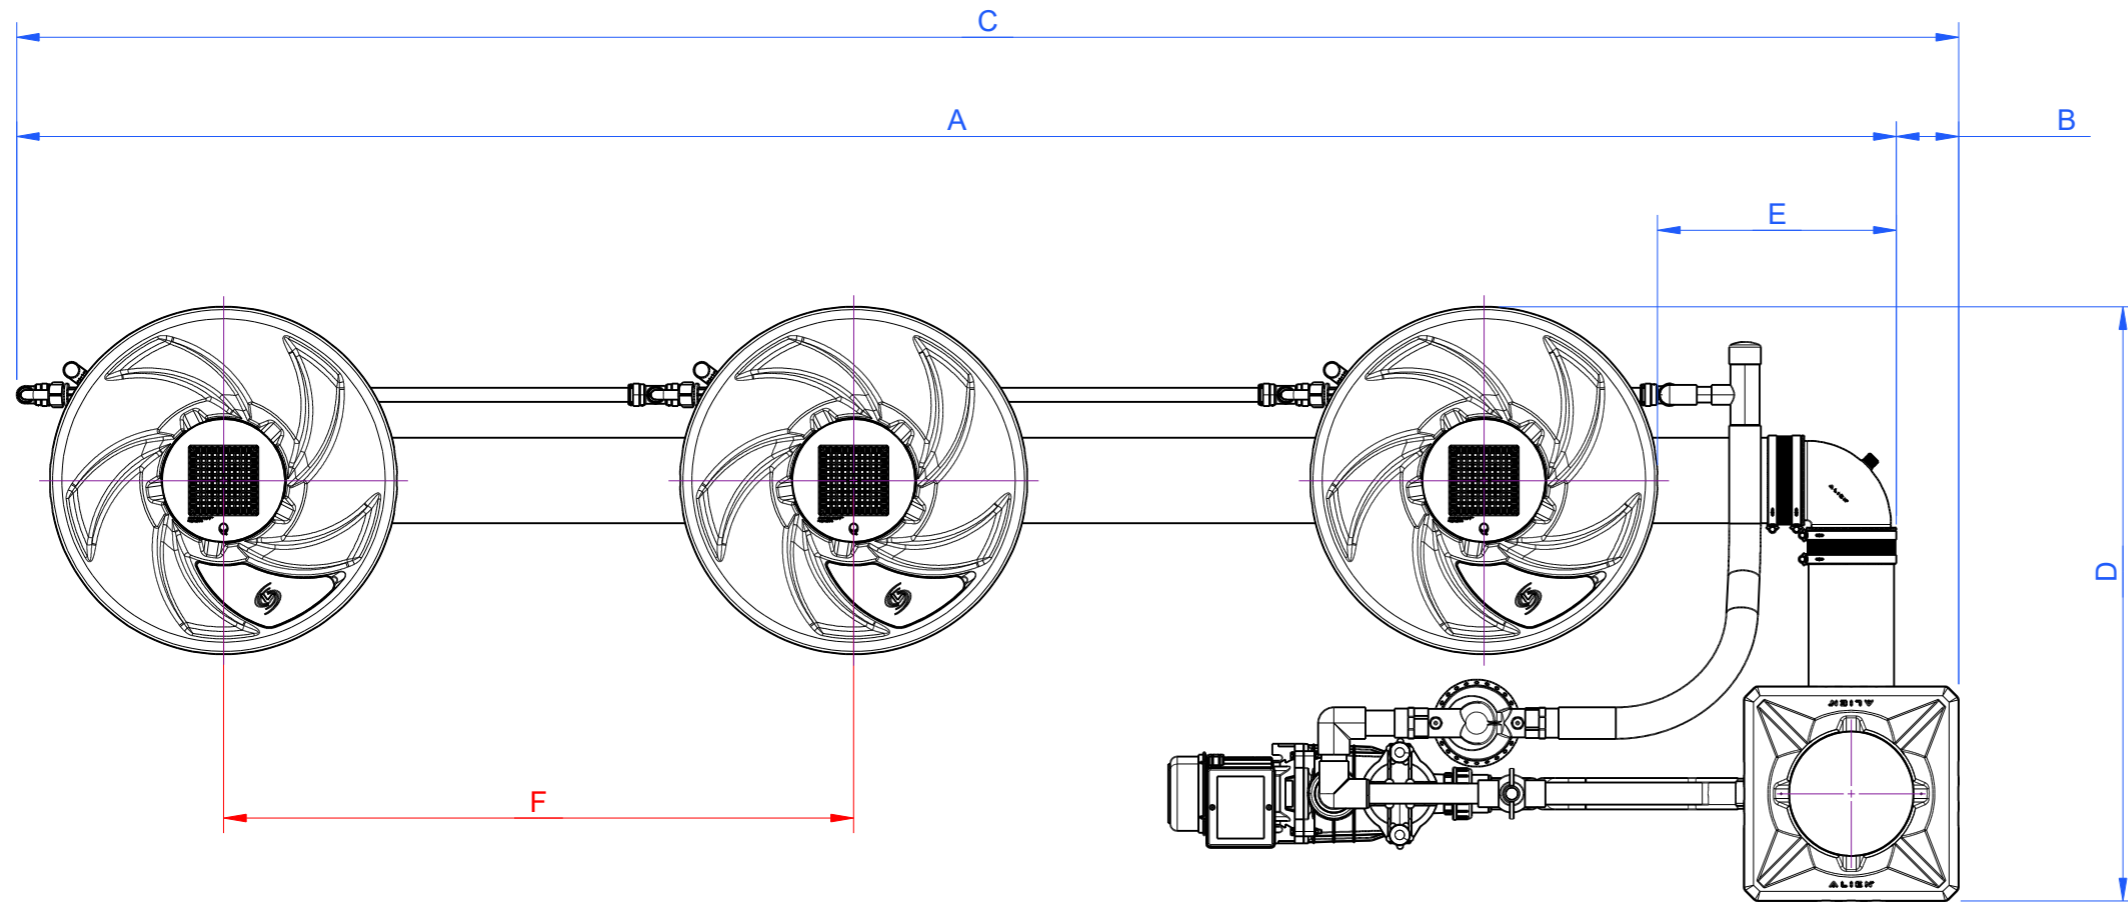

Rev	Date
A	01 / 09 / 2023

Dimensions	Minimum	Maximum @ 40" / 1m Plant Centers*
A	84" (2140mm)	117" (2980mm)
B	4" (100mm)	4" (100mm)
C	88" (2240mm)	121" (2890mm)
D	37" (940mm)	64" (1620mm)
E	15" (380mm)	15" (380mm)
F	23" (580mm)	40" (1000mm)

**\* Note:**  
Plant centers greater than 40" / 1m are possible with custom order lengths of 5" tubing, please contact sales@alienhydro.com for more details.

	Project: V-SYSTEM	Scale 1 : 12
	Title: 1 Row 3 Pot	
	Drawing Number: V-1.3_US	Sheet 1 of 1